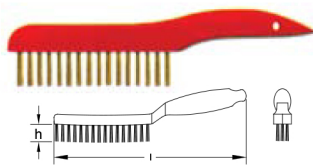

Brush Bristle

| Item Number | Standard | | | | | Metric | | | | |
|-------------|----------|---------|-------------|--------|--------|--------|-------|-------------|-------|--------|
| | Rows | h | Measurement | | Weight | Rows | h | Measurement | | Weight |
| | | | l | w | | | | l | w | |
| 928-510-02A | 4 x 16 | 1 1/16" | 11 3/8" | 1 1/8" | 0.254 | 4 x 16 | 28 mm | 290 mm | 29 mm | 0.115 |

Brush Shoe Brush

| Item Number | Standard | | | | Metric | | | |
|-------------|----------|----------|--------|--------|--------|-------|----------|--------|
| | Rows | Size (l) | h | Weight | Rows | h | Size (l) | Weight |
| 928-6A1-02A | 4 x 16 | 10" | 1 1/8" | 0.397 | 4 x 16 | 30 mm | 255 mm | 0.180 |

Brush Flat Back Scratch

| Item Number | Standard | | | | | Metric | | | | |
|-------------|----------|--------|-------------|--------|--------|--------|-------|-------------|-------|--------|
| | Rows | h | Measurement | | Weight | Rows | h | Measurement | | Weight |
| | | | l | w | | | | l | w | |
| 928-410-02A | 6 x 16 | 1 5/8" | 8" | 1 7/8" | 0.573 | 6 x 16 | 41 mm | 205 mm | 48 mm | 0.260 |

Brush Tube

| Item Number | Standard | | | | Metric | | | |
|-------------|------------|-------------|----|--------|------------|-------------|--------|--------|
| | Length (l) | Measurement | | Weight | Length (l) | Measurement | | Weight |
| | | a | l1 | | | a | l1 | |
| 928-710-02A | 12 1/2" | 3/4" | 4" | - | 320 mm | 20 mm | 100 mm | - |