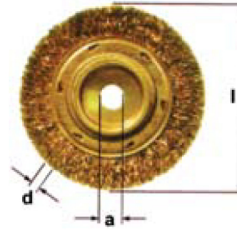

Brush Wheel Crimped Wire*

Item Number	Standard			Metric		
	Dia. (l)	Width (d)	Arbor (a)	Dia. (l)	Width (d)	Arbor (a)
928-9A1-02B	5"	19/32"	5/8"	125 mm	15 mm	-

*Only Available in Beryllium Copper at this time