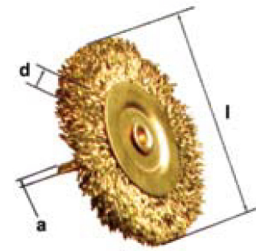

Brush Wheel* (Mount - 1/4" Shank)

Item Number	Standard			Metric		
	Dia. (l)	Width (d)	Shank (a)	Dia. (l)	Width (d)	Shank (a)
928-810-02B	3"	3/8"	1/4"	75 mm	10 mm	6 mm

*Only Available in Beryllium Copper at this time