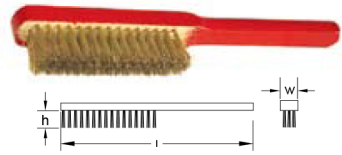

Brush Bristle

| Item Number | Standard | | | | | Metric | | | | |
|-------------|----------|---------|-------------|--------|--------|--------|-------|-------------|-------|--------|
| | Rows | h | Measurement | | Weight | Rows | h | Measurement | | Weight |
| | | | l | w | | | | l | w | |
| 928-510-02A | 4 x 16 | 1 1/16" | 11 3/8" | 1 1/8" | 0.254 | 4 x 16 | 28 mm | 290 mm | 29 mm | 0.115 |

Brush Shoe Brush

| Item Number | Standard | | | | Metric | | | |
|-------------|----------|----------|--------|--------|--------|-------|----------|--------|
| | Rows | Size (l) | h | Weight | Rows | h | Size (l) | Weight |
| 928-6A1-02A | 4 x 16 | 10" | 1 1/8" | 0.397 | 4 x 16 | 30 mm | 255 mm | 0.180 |

Brush Flat Back Scratch

| Item Number | Standard | | | | | Metric | | | | |
|-------------|----------|--------|-------------|--------|--------|--------|-------|-------------|-------|--------|
| | Rows | h | Measurement | | Weight | Rows | h | Measurement | | Weight |
| | | | l | w | | | | l | w | |
| 928-410-02A | 6 x 16 | 1 5/8" | 8" | 1 7/8" | 0.573 | 6 x 16 | 41 mm | 205 mm | 48 mm | 0.260 |

Brush Tube

| Item Number | Standard | | | | Metric | | | |
|-------------|------------|-------------|----|--------|------------|-------------|--------|--------|
| | Length (l) | Measurement | | Weight | Length (l) | Measurement | | Weight |
| | | a | l1 | | | a | l1 | |
| 928-710-02A | 12 1/2" | 3/4" | 4" | - | 320 mm | 20 mm | 100 mm | - |