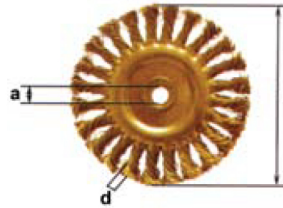

Brush Wheel Knotted Wire*

Item Number	Standard			Metric		
	Dia. (l)	Width (d)	Arbor (a)	Dia. (l)	Width (d)	Arbor (a)
928-910-02B	5"	19/32"	5/8"	125 mm	15 mm	-

*Only Available in Beryllium Copper at this time