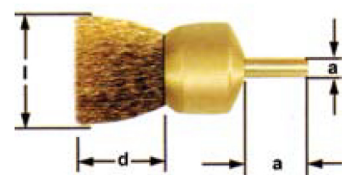

Brush Wheel End* (Mount - 1/4" Shank)

Item Number	Standard			Metric		
	Dia. (l)	Length (d)	Shank (a)	Dia. (l)	Length (d)	Shank (a)
929-0B1-02B	1"	3/4"	1/4" x 1"	25 mm	6 mm	6 mm x 25 mm

*Only Available in Beryllium Copper at this time